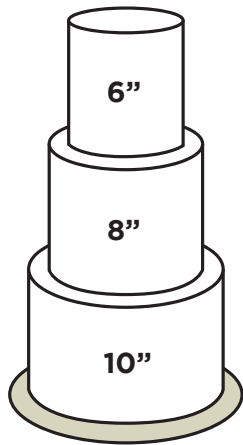

## VARIED HEIGHT

## SHEET CAKES

# SIZES

# SERVINGS Max  
 \$ \_\_\_\_\_ Starting Price per Serving

♥ Popular Wedding Cake Options

**6" TALL TIERS**

75 SERVINGS  
 \$4.00

94 SERVINGS  
 \$4.00 ♥

**6" TALL TIERS**

100 SERVINGS  
 \$4.00

122 SERVINGS  
 \$4.00