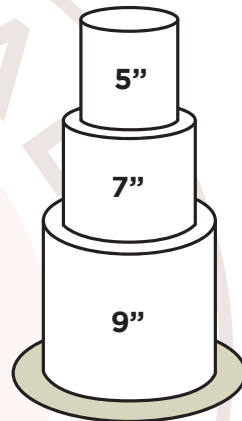

## VARIED HEIGHT

# SIZES

# SERVINGS Max  
 \$ \_\_\_\_\_ Starting Price per Serving

♥ Popular Wedding Cake Options

**6" TALL TIERS**

75 SERVINGS  
 \$4.00

94 SERVINGS  
 \$4.00 ♥

**6" TALL TIERS**

100 SERVINGS  
 \$4.00

122 SERVINGS  
 \$4.00

**VARIED HEIGHT**

78 SERVINGS  
 \$4.25 ♥

97 SERVINGS  
 \$4.25

**5" TALL TIERS**

110 SERVINGS  
 \$4.00

134 SERVINGS  
 \$4.00

**6" TALL TIERS**

132 SERVINGS  
 \$4.50