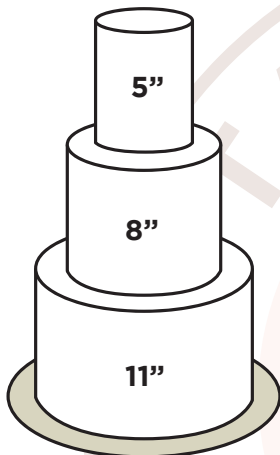

## VARIED HEIGHT

# SIZES

# SERVINGS Max  
 \$ \_\_\_\_\_ Starting Price per Serving

♥ Popular Wedding Cake Options

**6" TALL TIERS**

75 SERVINGS  
 \$4.00

94 SERVINGS  
 \$4.00 ♥

**6" TALL TIERS**

100 SERVINGS  
 \$4.00

122 SERVINGS  
 \$4.00

**VARIED HEIGHT**

78 SERVINGS  
 \$4.25 ♥

97 SERVINGS  
 \$4.25

**5" TALL TIERS**

110 SERVINGS  
 \$4.00

134 SERVINGS  
 \$4.00

**6" TALL TIERS**

132 SERVINGS  
 \$4.50