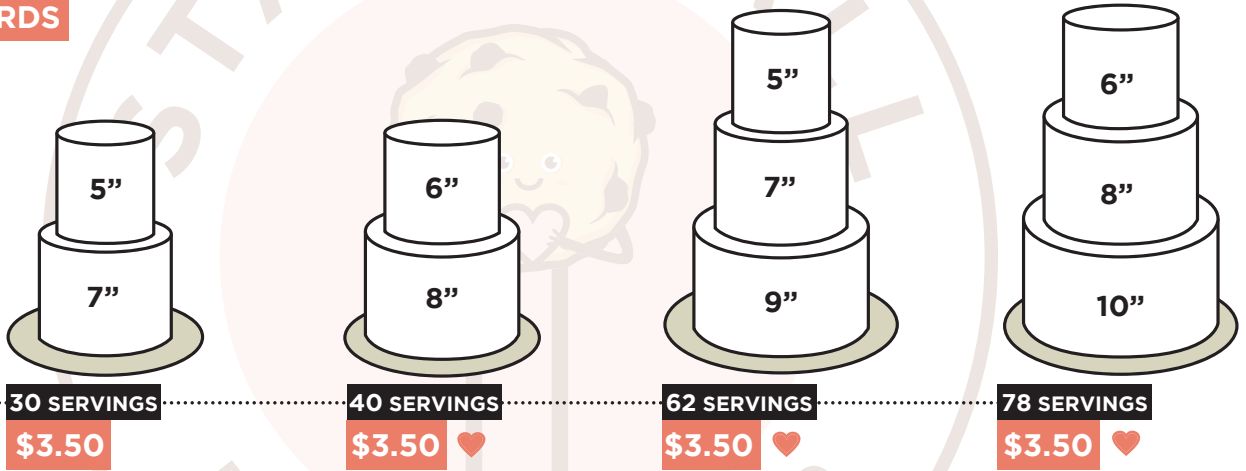

SIZES

SERVINGS Max
$ _____ Starting Price per Serving

♥ Popular Wedding Cake Options

5" TALL TIER

7.5" TALL TIER

9" TALL TIER

THE STANDARDS

5" TALL TIERS

VARIED HEIGHT

SHEET CAKES