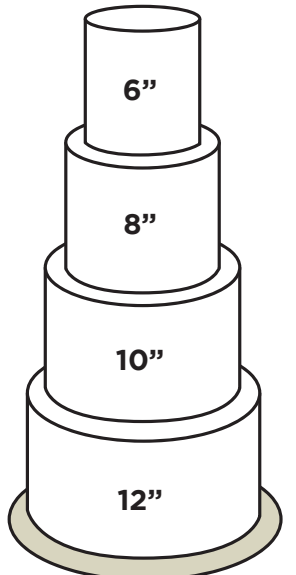

## VARIED HEIGHT

# SIZES

# SERVINGS Max  
 \$ \_\_\_\_\_ Starting Price per Serving

♥ Popular Wedding Cake Options

**6" TALL TIERS**

75 SERVINGS  
 \$4.00

94 SERVINGS  
 \$4.00 ♥

**6" TALL TIERS**

100 SERVINGS  
 \$4.00

122 SERVINGS  
 \$4.00

**VARIED HEIGHT**

78 SERVINGS  
 \$4.25 ♥

97 SERVINGS  
 \$4.25

**5" TALL TIERS**

110 SERVINGS  
 \$4.00

134 SERVINGS  
 \$4.00

**6" TALL TIERS**

132 SERVINGS  
 \$4.50