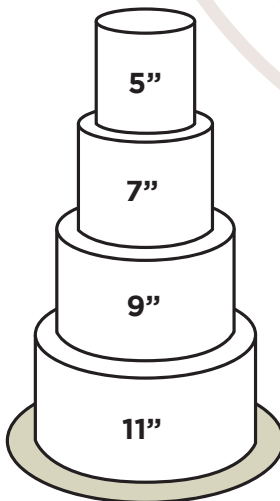

## VARIED HEIGHT

# SIZES

# SERVINGS Max  
 \$ \_\_\_\_\_ Starting Price per Serving

♥ Popular Wedding Cake Options

**6" TALL TIERS**

75 SERVINGS  
 \$4.00

94 SERVINGS  
 \$4.00 ♥

**6" TALL TIERS**

100 SERVINGS  
 \$4.00

122 SERVINGS  
 \$4.00

**VARIED HEIGHT**

78 SERVINGS  
 \$4.25 ♥

97 SERVINGS  
 \$4.25

**5" TALL TIERS**

110 SERVINGS  
 \$4.00

134 SERVINGS  
 \$4.00

**6" TALL TIERS**

132 SERVINGS  
 \$4.50