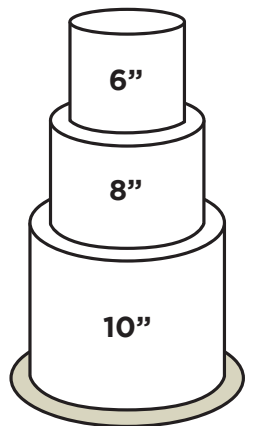

## VARIED HEIGHT

# SIZES

# SERVINGS Max  
 \$ \_\_\_\_\_ Starting Price per Serving

♥ Popular Wedding Cake Options

**6" TALL TIERS**

75 SERVINGS  
 \$4.00

94 SERVINGS  
 \$4.00 ♥

**6" TALL TIERS**

100 SERVINGS  
 \$4.00

122 SERVINGS  
 \$4.00

**VARIED HEIGHT**

78 SERVINGS  
 \$4.25 ♥

97 SERVINGS  
 \$4.25

**5" TALL TIERS**

110 SERVINGS  
 \$4.00

134 SERVINGS  
 \$4.00

**6" TALL TIERS**

132 SERVINGS  
 \$4.50