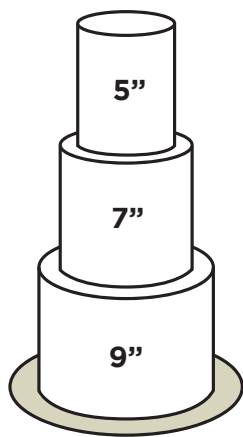

## VARIED HEIGHT

## SHEET CAKES

# SIZES

# SERVINGS Max  
 \$ \_\_\_\_\_ Starting Price per Serving

♥ Popular Wedding Cake Options

**6" TALL TIERS**

75 SERVINGS  
 \$4.00

94 SERVINGS  
 \$4.00 ♥

**6" TALL TIERS**

100 SERVINGS  
 \$4.00

122 SERVINGS  
 \$4.00