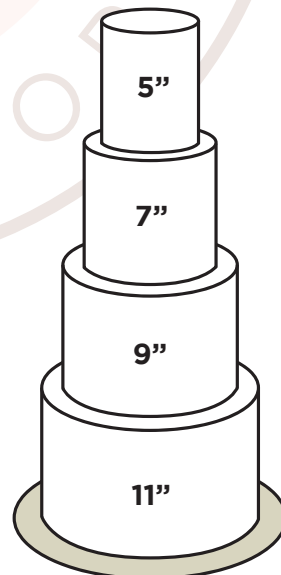

## VARIED HEIGHT

# SIZES

# SERVINGS Max  
 \$ \_\_\_\_\_ Starting Price per Serving

♥ Popular Wedding Cake Options

**6" TALL TIERS**

75 SERVINGS  
 \$4.00

94 SERVINGS  
 \$4.00 ♥

**6" TALL TIERS**

100 SERVINGS  
 \$4.00

122 SERVINGS  
 \$4.00

**VARIED HEIGHT**

78 SERVINGS  
 \$4.25 ♥

97 SERVINGS  
 \$4.25

**5" TALL TIERS**

110 SERVINGS  
 \$4.00

134 SERVINGS  
 \$4.00

**6" TALL TIERS**

132 SERVINGS  
 \$4.50