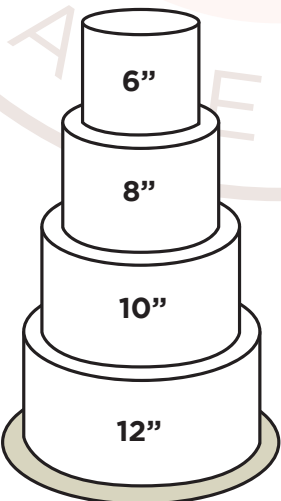

# SIZES

# SERVINGS Max  
 \$ \_\_\_\_\_ Starting Price per Serving

♥ Popular Wedding Cake Options

**6" TALL TIERS**

75 SERVINGS  
 \$4.00

94 SERVINGS  
 \$4.00 ♥

**6" TALL TIERS**

100 SERVINGS  
 \$4.00

122 SERVINGS  
 \$4.00

**VARIED HEIGHT**

78 SERVINGS  
 \$4.25 ♥

97 SERVINGS  
 \$4.25

**5" TALL TIERS**

110 SERVINGS  
 \$4.00

134 SERVINGS  
 \$4.00

**6" TALL TIERS**

132 SERVINGS  
 \$4.50